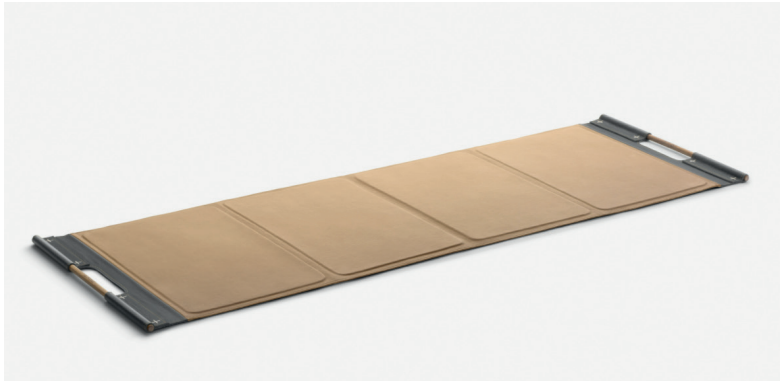

PENT. MATA™ Big

PENT. MATA™ Luxury Fitness Mat

It will help prevent pain in your back while lying down and doing cat stretches. Exercise mats are ideal for working with weights, as they'll stop you from demanding the wooden flooring.

DIMENSIONS

WEIGHT

NET	2,5 kg
GROSS	4,8 kg

Net = mat
Gross = mat + package

COLOUR & MATERIAL

WOOD

BLACK
ASH

ASH

ASH
WALNUT

WALNUT

DARK
WALNUT

GENUINE LEATHER

BEIGE

BROWN

BLACK

GREY

WHITE