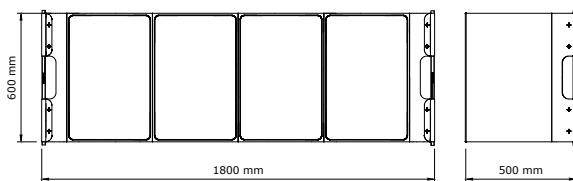

DIMENSIONS

WEIGHT

NET	2,5 kg
GROSS	4,8 kg

Net = mat
Gross = mat + package

COLOUR & MATERIAL

WOOD

BLACK
ASH

ASH